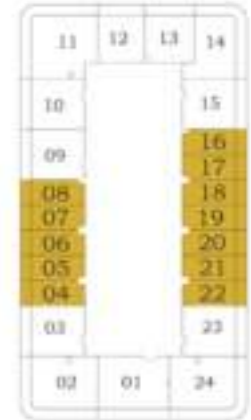

STUDIO

AREA (Sq.Ft)

Apartment
309 to 310

Balcony
64

Total
373 to 374

Level

Bayz 101

20 - 35

EXECUTIVE STUDIO

AREA (Sq.Ft)

Apartment
309 to 310

Balcony
64

Total
373 to 374

FEATURES :

Convertible 1BHK

Level

Bayz 101

40 - 54

60 - 81

1 BEDROOM

EXECUTIVE

AREA (Sq.Ft)

Apartment
625

Balcony
128 to 129

Total
753 to 754

FEATURES :

- Office
- Convertible 2BHK

Level

Bayz 101

20 - 35

12	13	14	15
11			16
10			17
09			18
08			19
07			20
06			21
05			22
04			23
03			24
02	01		25
			26
			27

40 - 54