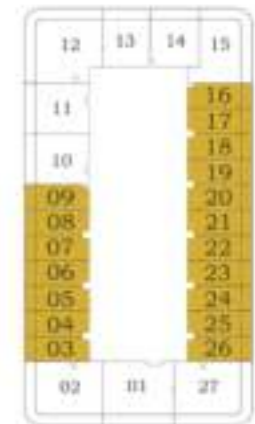

STUDIO

AREA (Sq.Ft)

Apartment
309 to 310

Balcony
64

Total
373 to 374

Level

Bayz 101

20 - 35

EXECUTIVE STUDIO

AREA (Sq.Ft)

Apartment
309 to 310

Balcony
64

Total
373 to 374

FEATURES :

Convertible 1BHK

Level