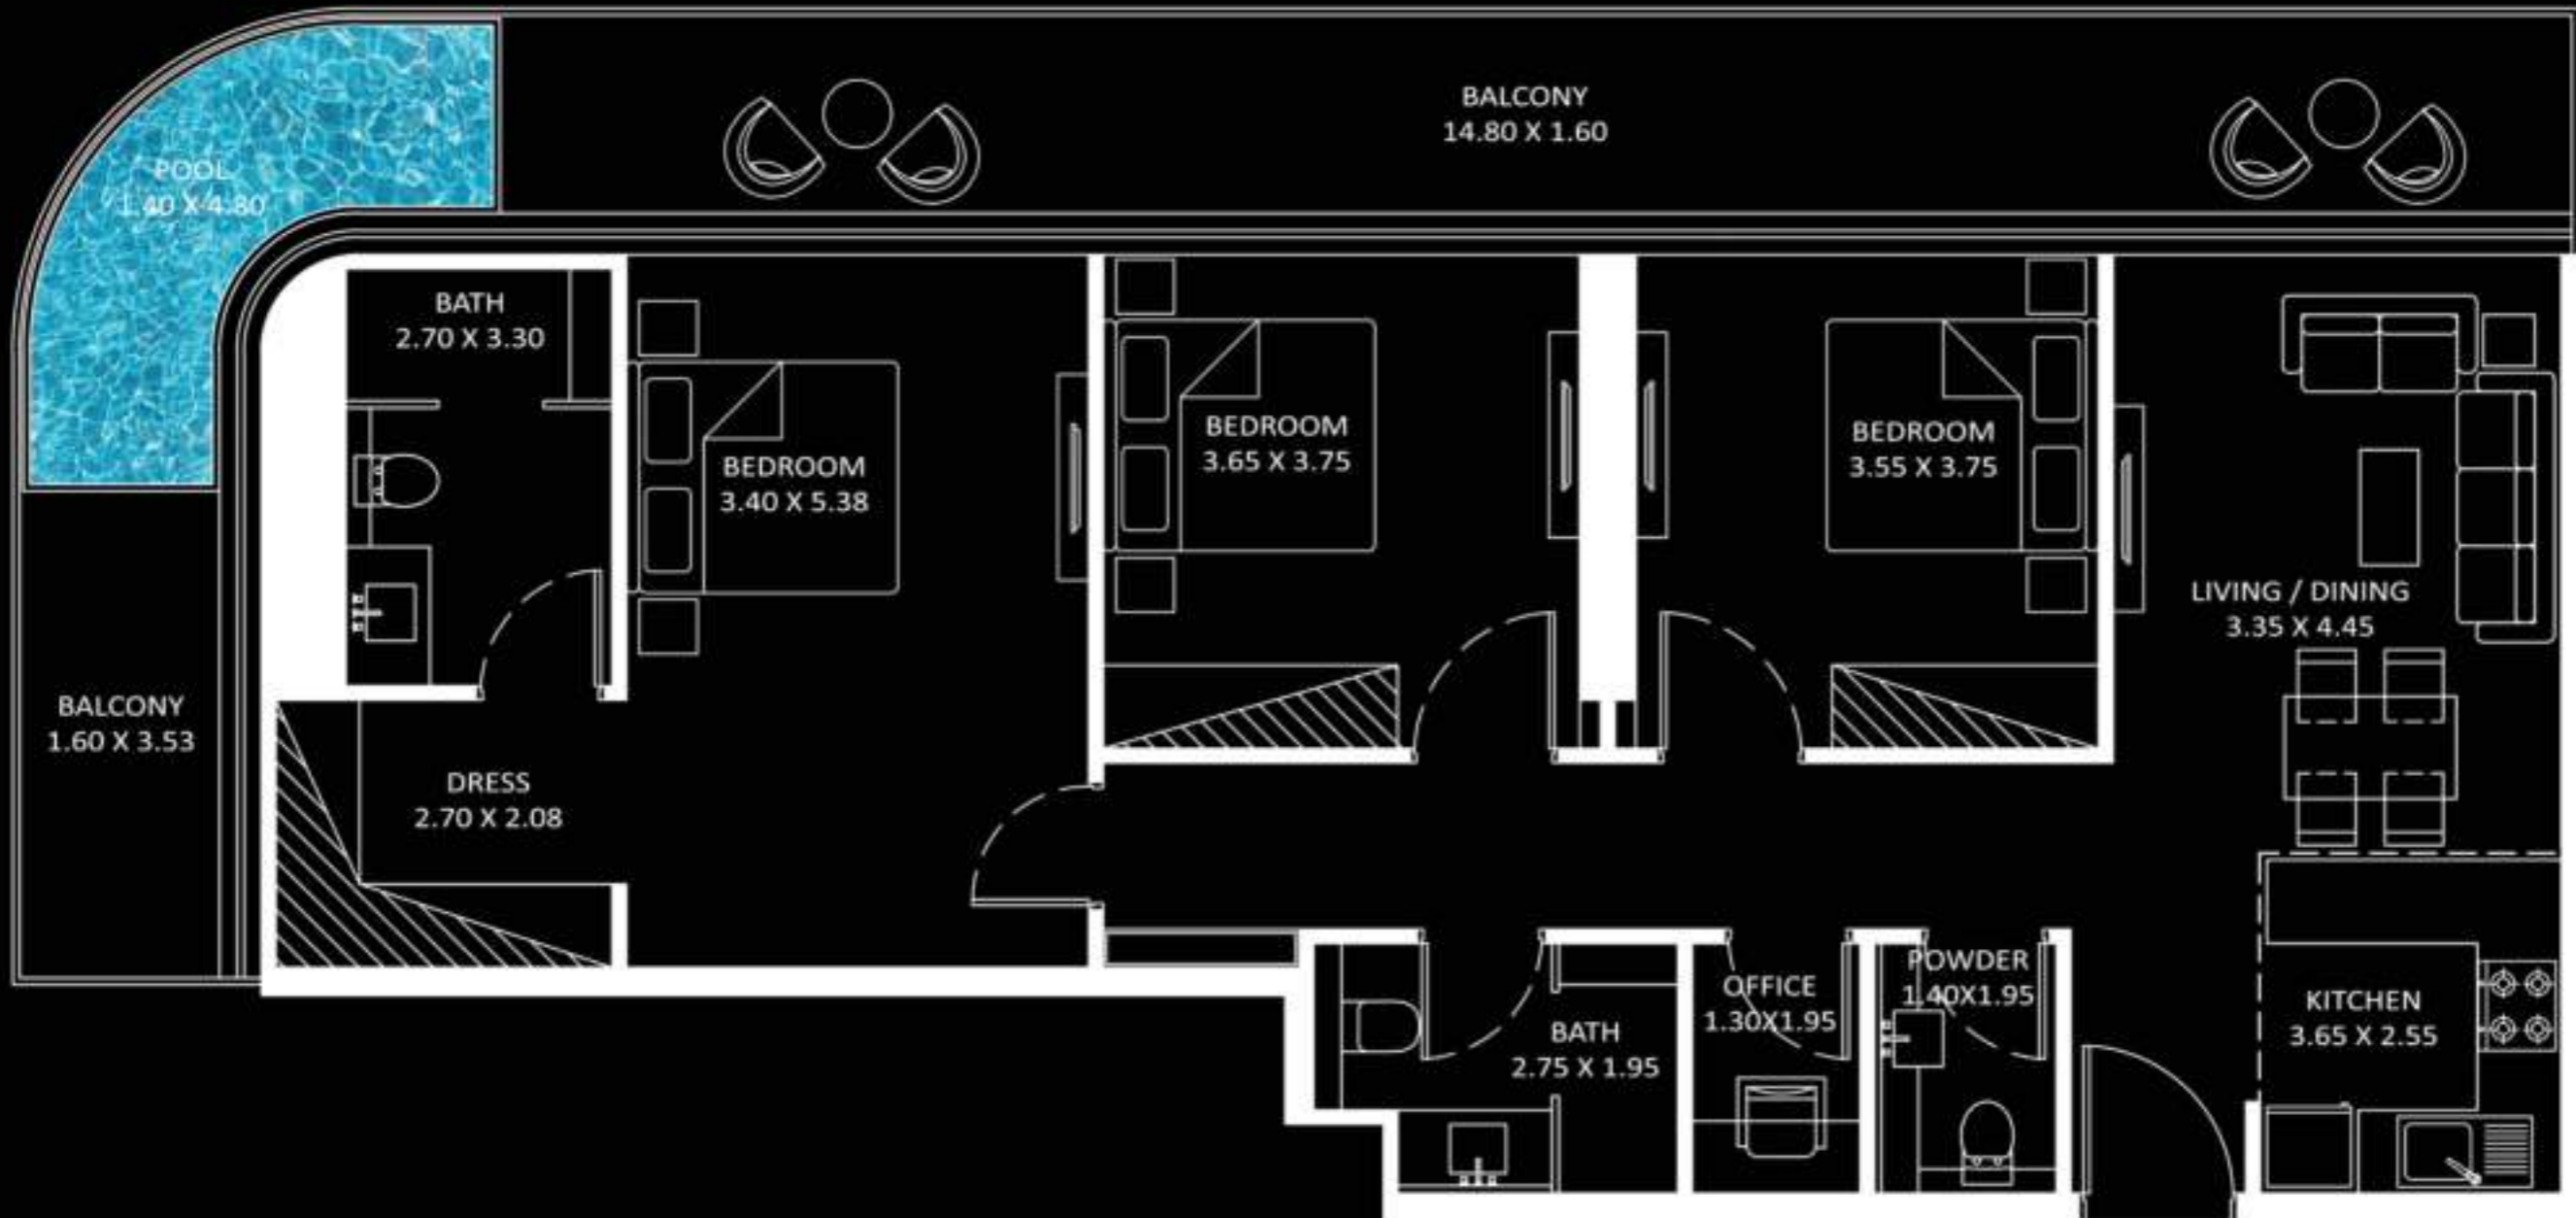

3 BEDROOM

TYPE - C

AREA (Sq.Ft)

Apartment

1,116

Balcony

395

Total

1,511

FEATURES :

- ☒ Pool
- ☒ Office
- ☒ Convertible Kitchen

Level

Bayz 101

90 - 101