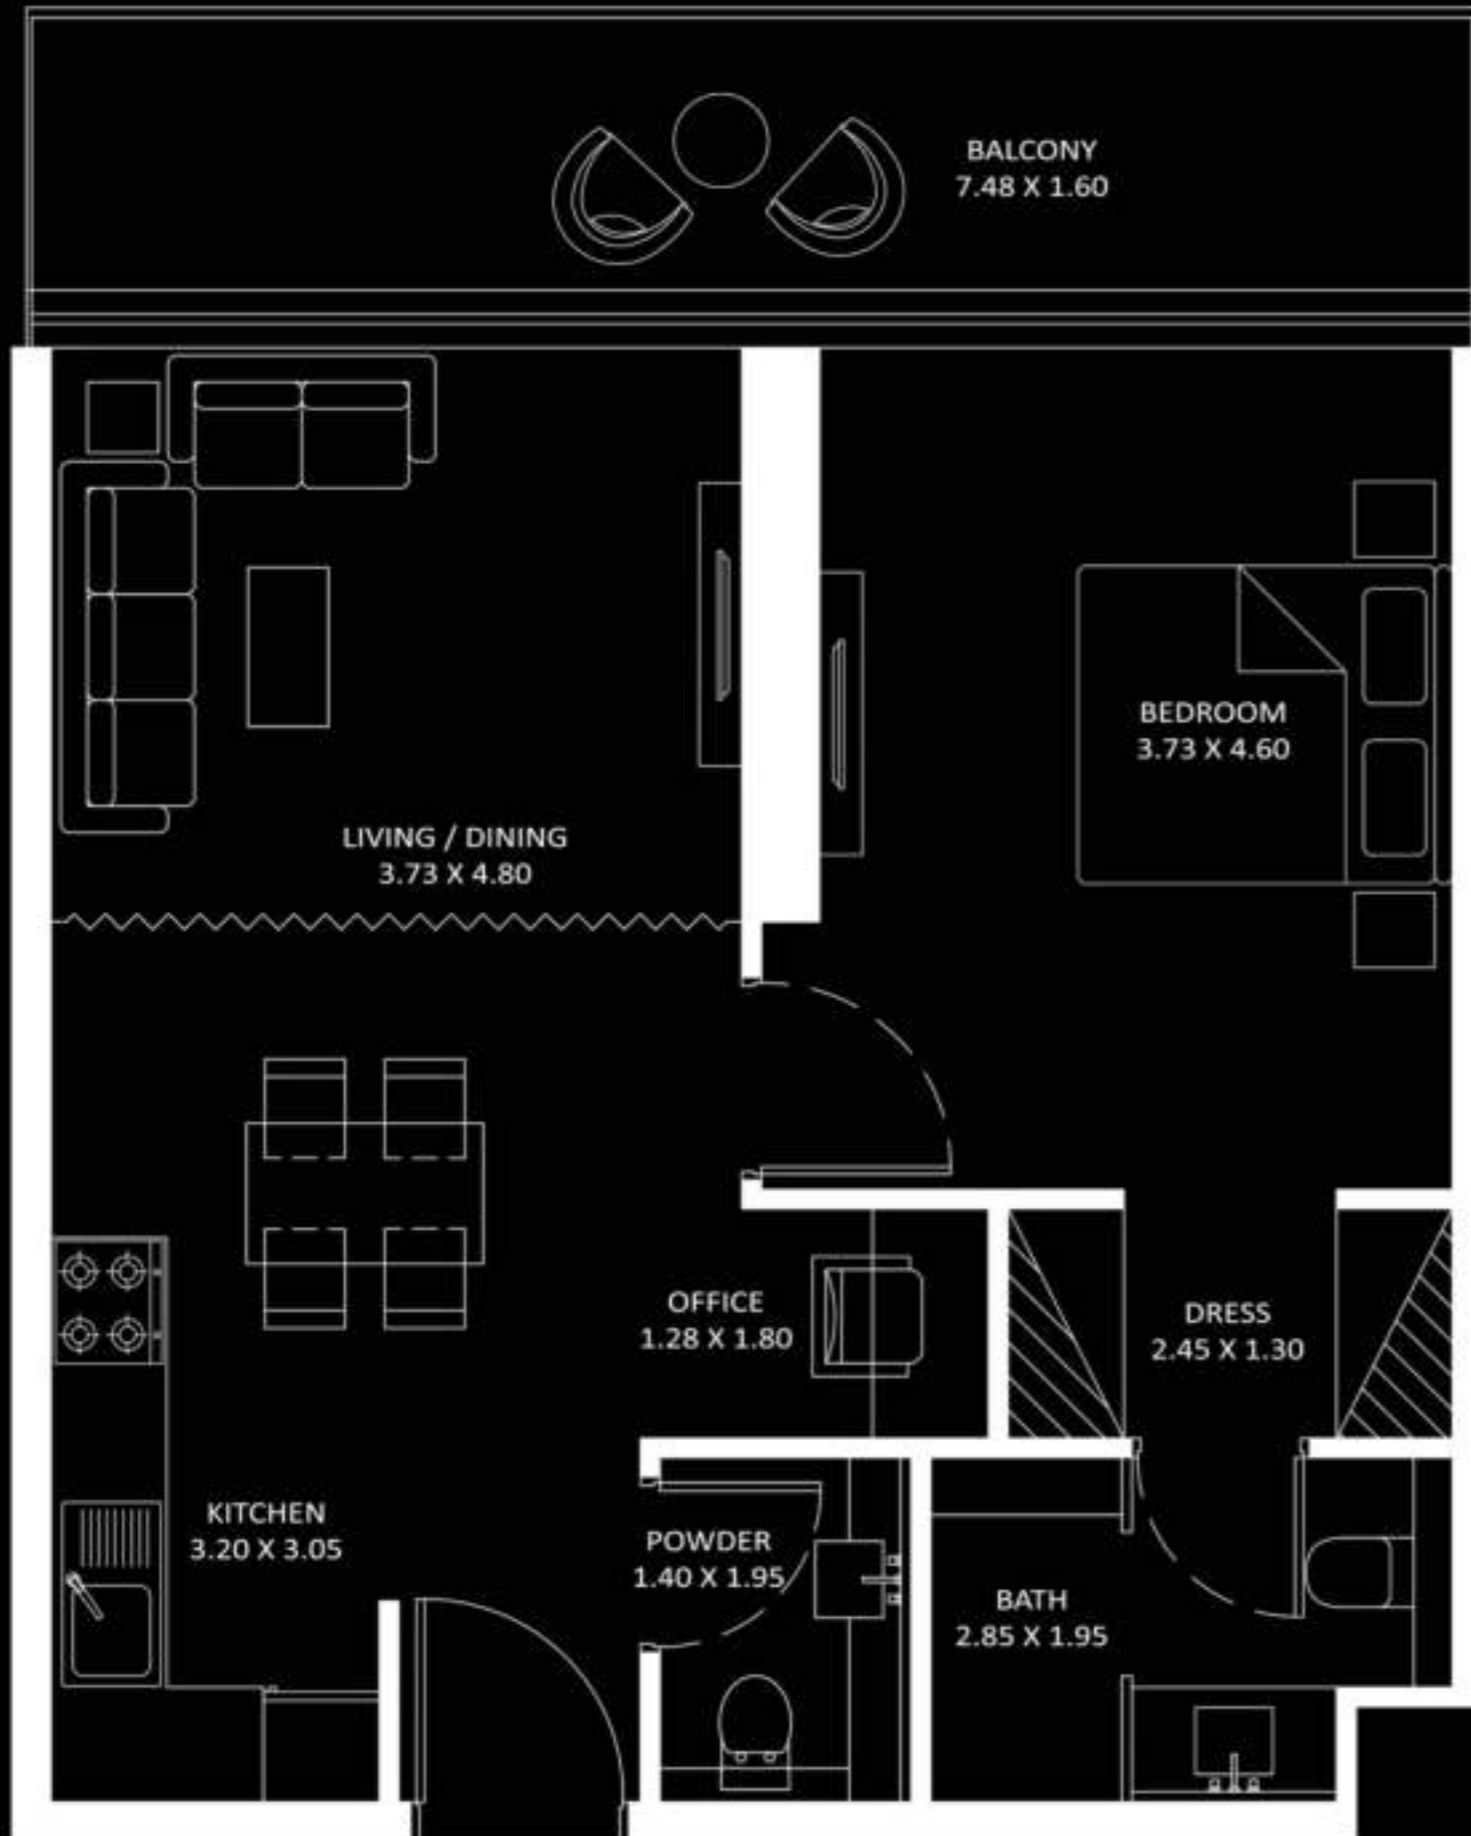

Bayz 101

40 - 54

60 - 81

1 BEDROOM

EXECUTIVE

AREA (Sq.Ft)

Apartment
625

Balcony
128 to 129