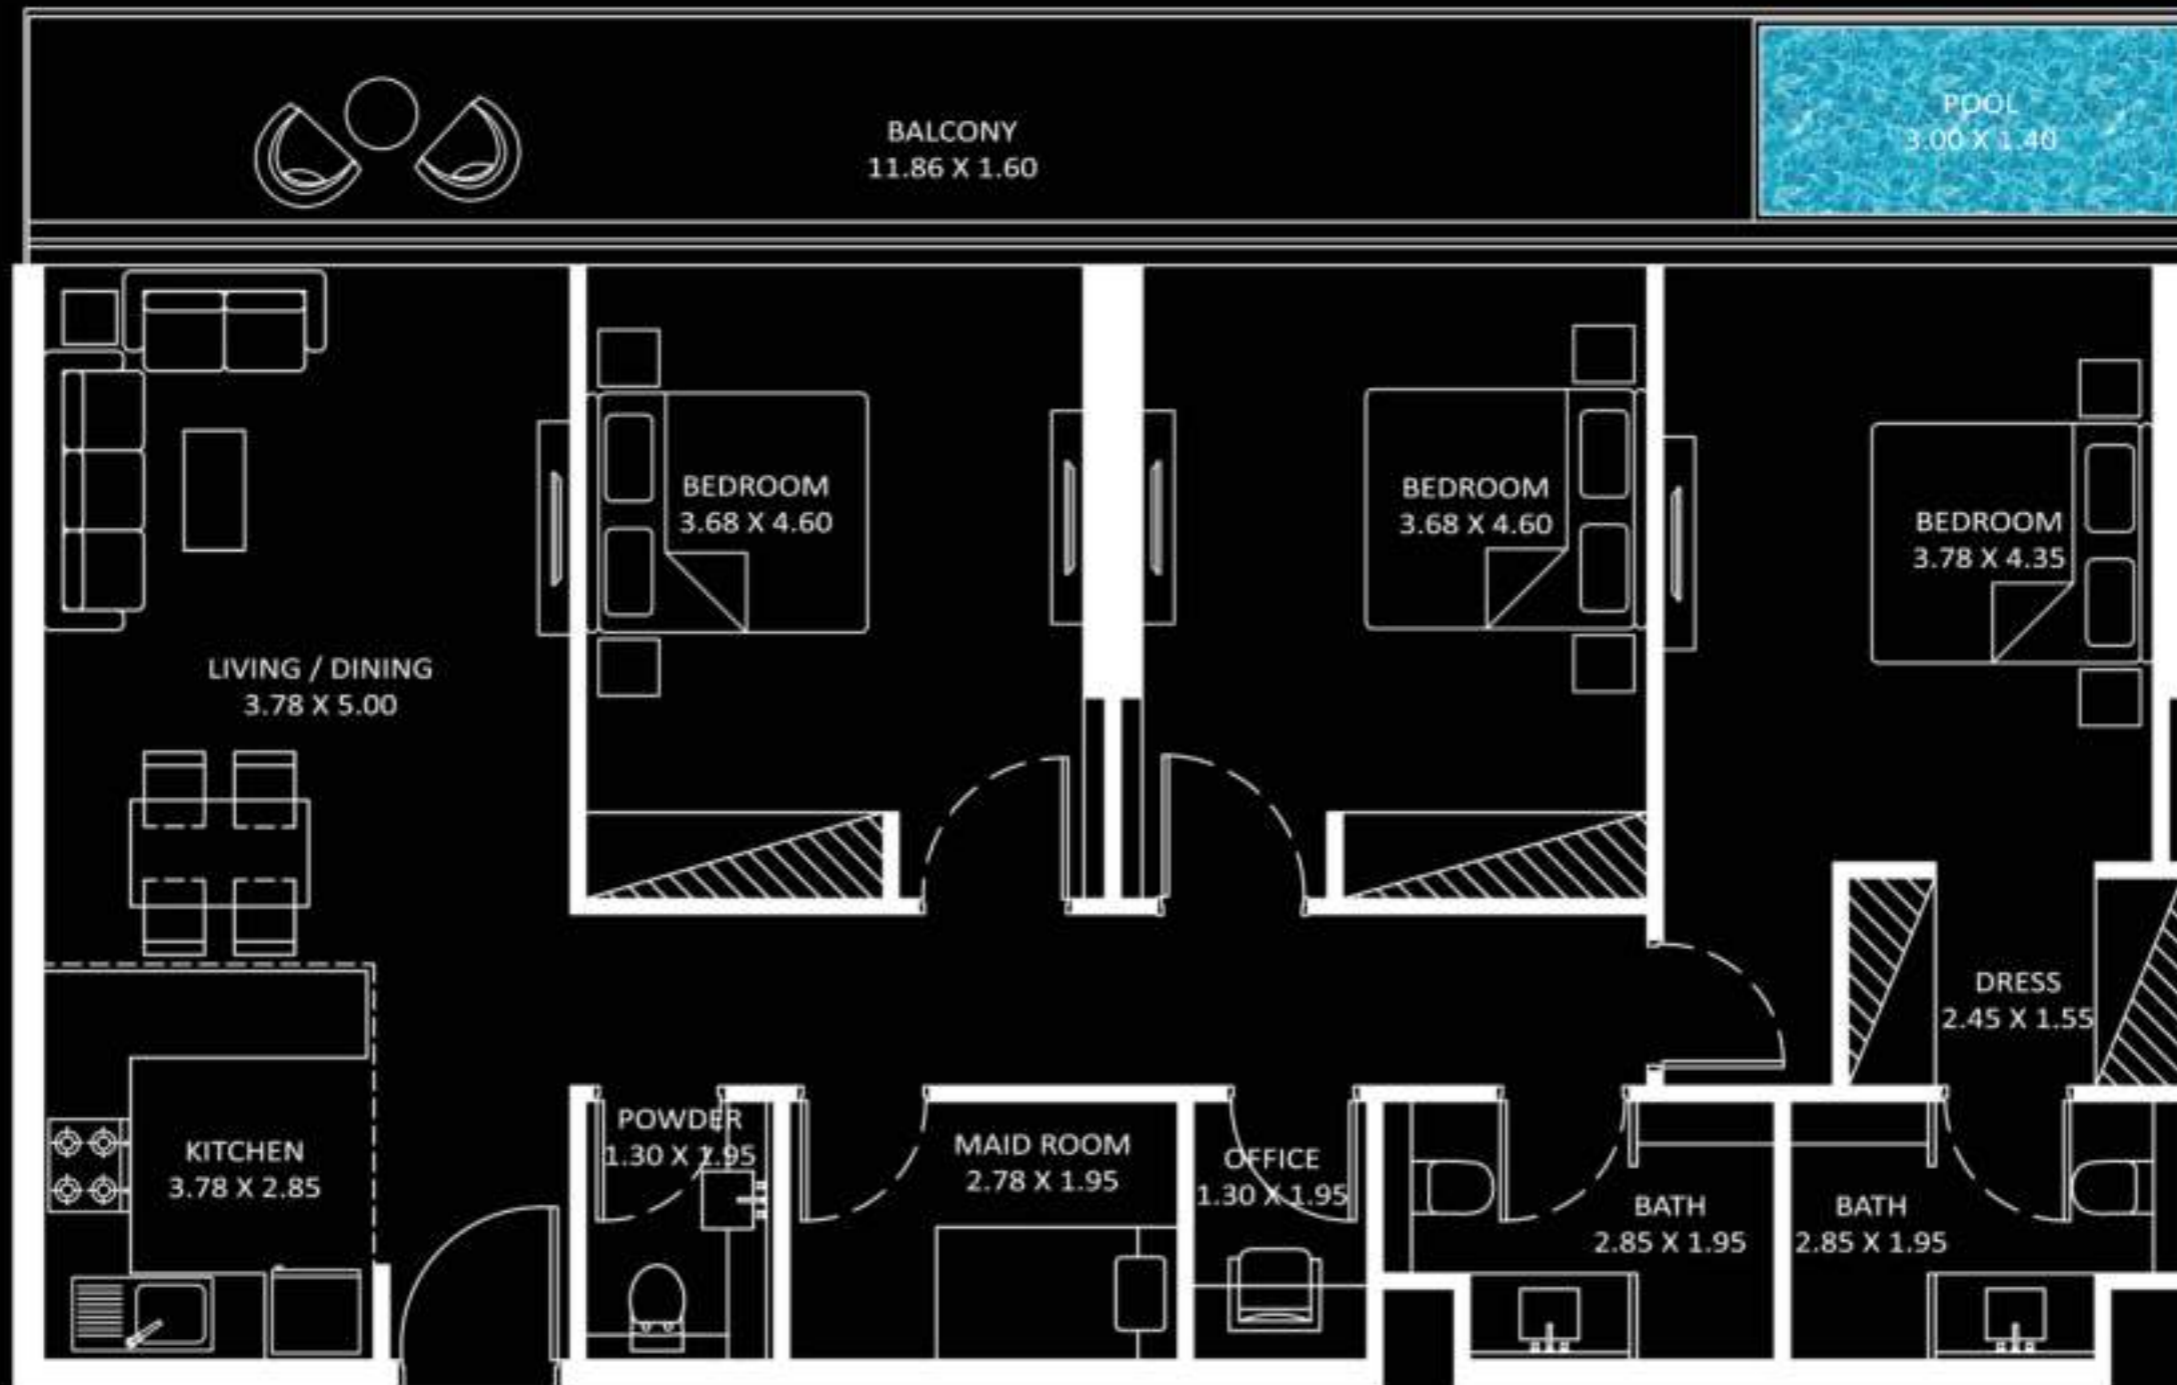

3 BEDROOM

TYPE - A

Level

Bayz 101

90 - 101