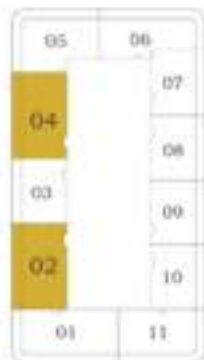

90 - 101

3 BEDROOM

TYPE - A

Level

Bayz 101

90 - 101

FEATURES :

- Pool
- Office
- Maid Room
- Convertible Kitchen

TYPE - B

Level

Bayz 101

90 - 101

05	06
04	07
03	08
02	09
01	10
	11

FEATURES :

- Pool
- Office
- Maid Room
- Convertible Kitchen

AREA (Sq.Ft)