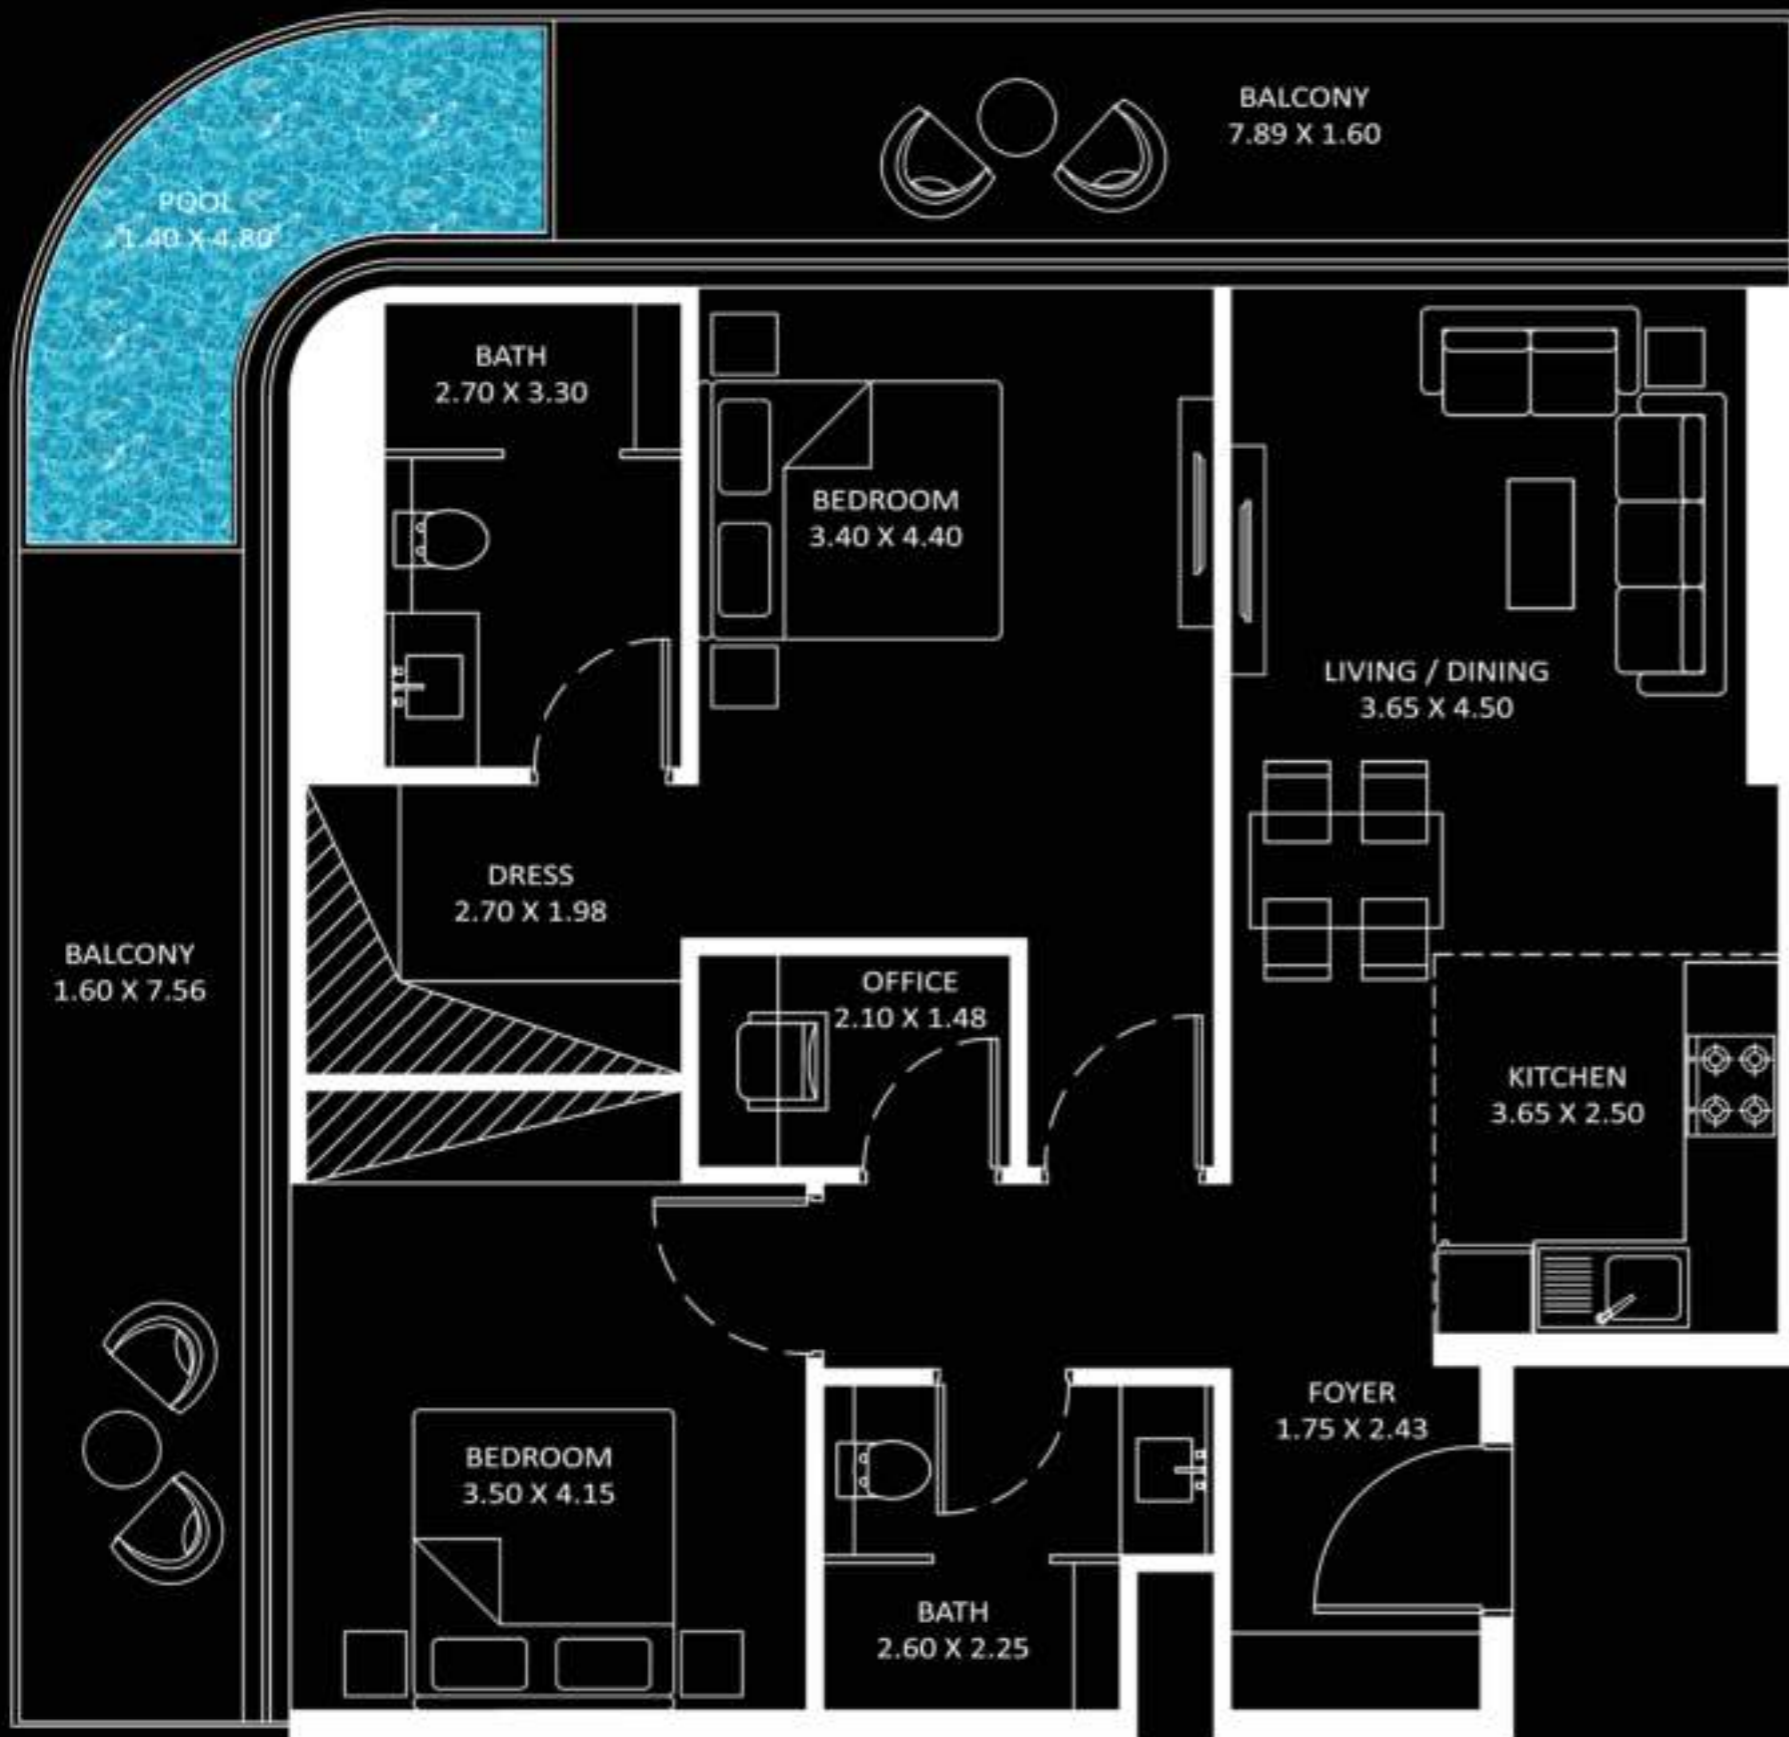

Balcony
181

Total
964

FEATURES :

- Pool
- Office
- Convertible Kitchen

2 BEDROOM

TYPE - C

Level

Bayz 101

AREA (Sq.Ft)

Apartment

931

Balcony

345

Total

1,276

FEATURES :