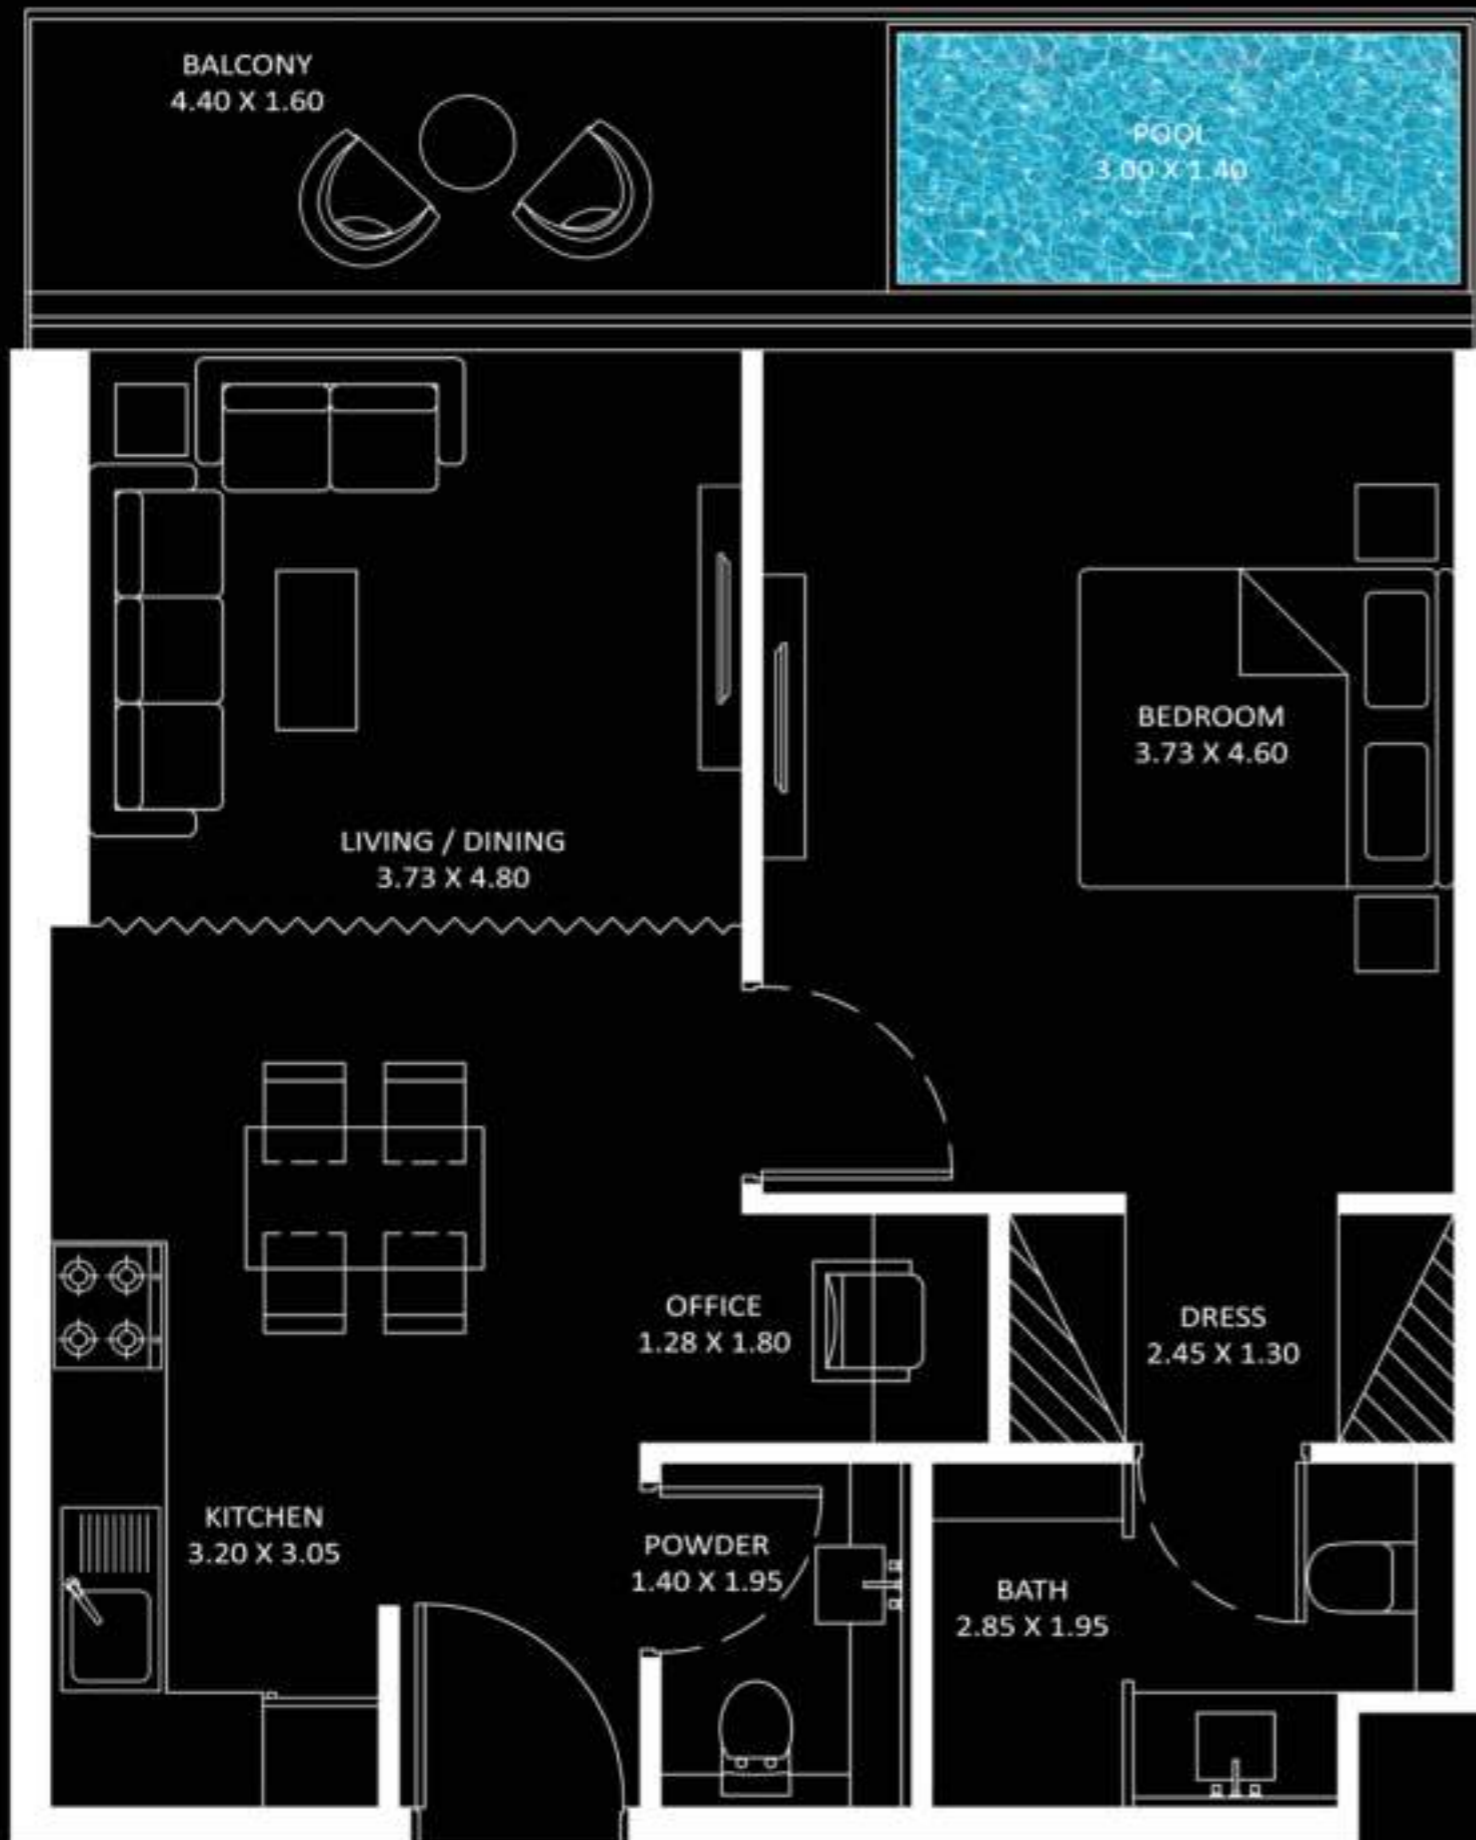

- Pool
- Convertible Kitchen

PRESIDENTIAL SUITE - C

Level

Bayz 101

40 - 54

11	12	13	14
10			15
09			16
08			17
07			18
06			19
05			20
04			21
03			22
02	01		24

AREA (Sq.Ft)

Apartment