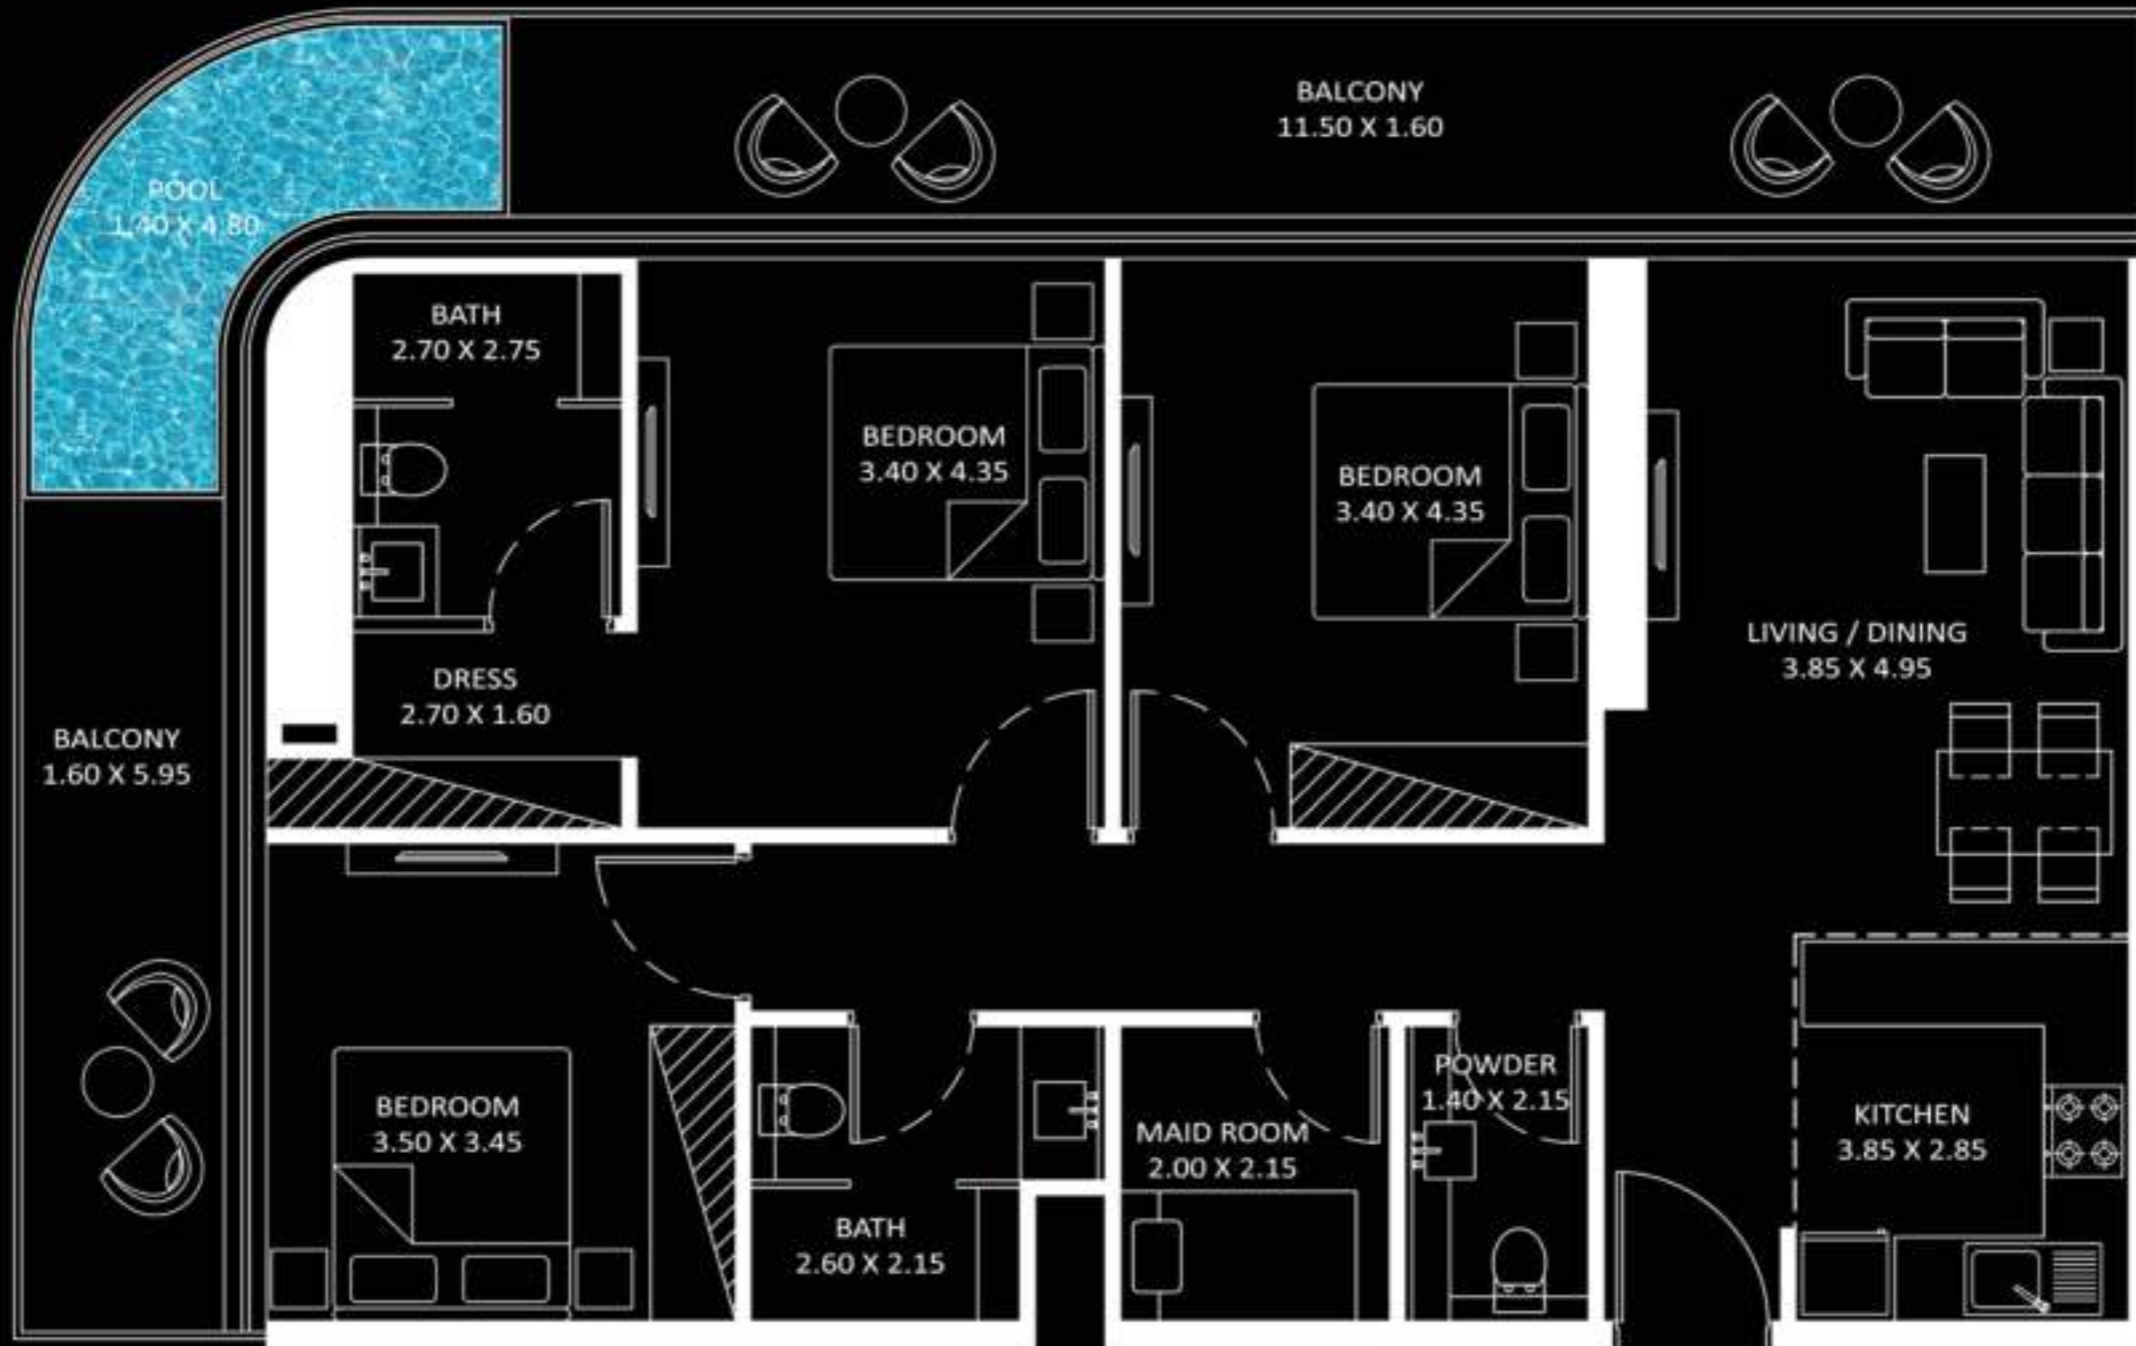

- Pool
- Office
- Convertible Kitchen

Level

Bayz 101

90 - 101

3 BEDROOM

TYPE - D

AREA (Sq.Ft)

Apartment
1,112

Balcony
380

Total
1,492

FEATURES :

- Pool
- Maid Room
- Convertible Kitchen

Level

Bayz 101

90 - 101

4 BEDROOM