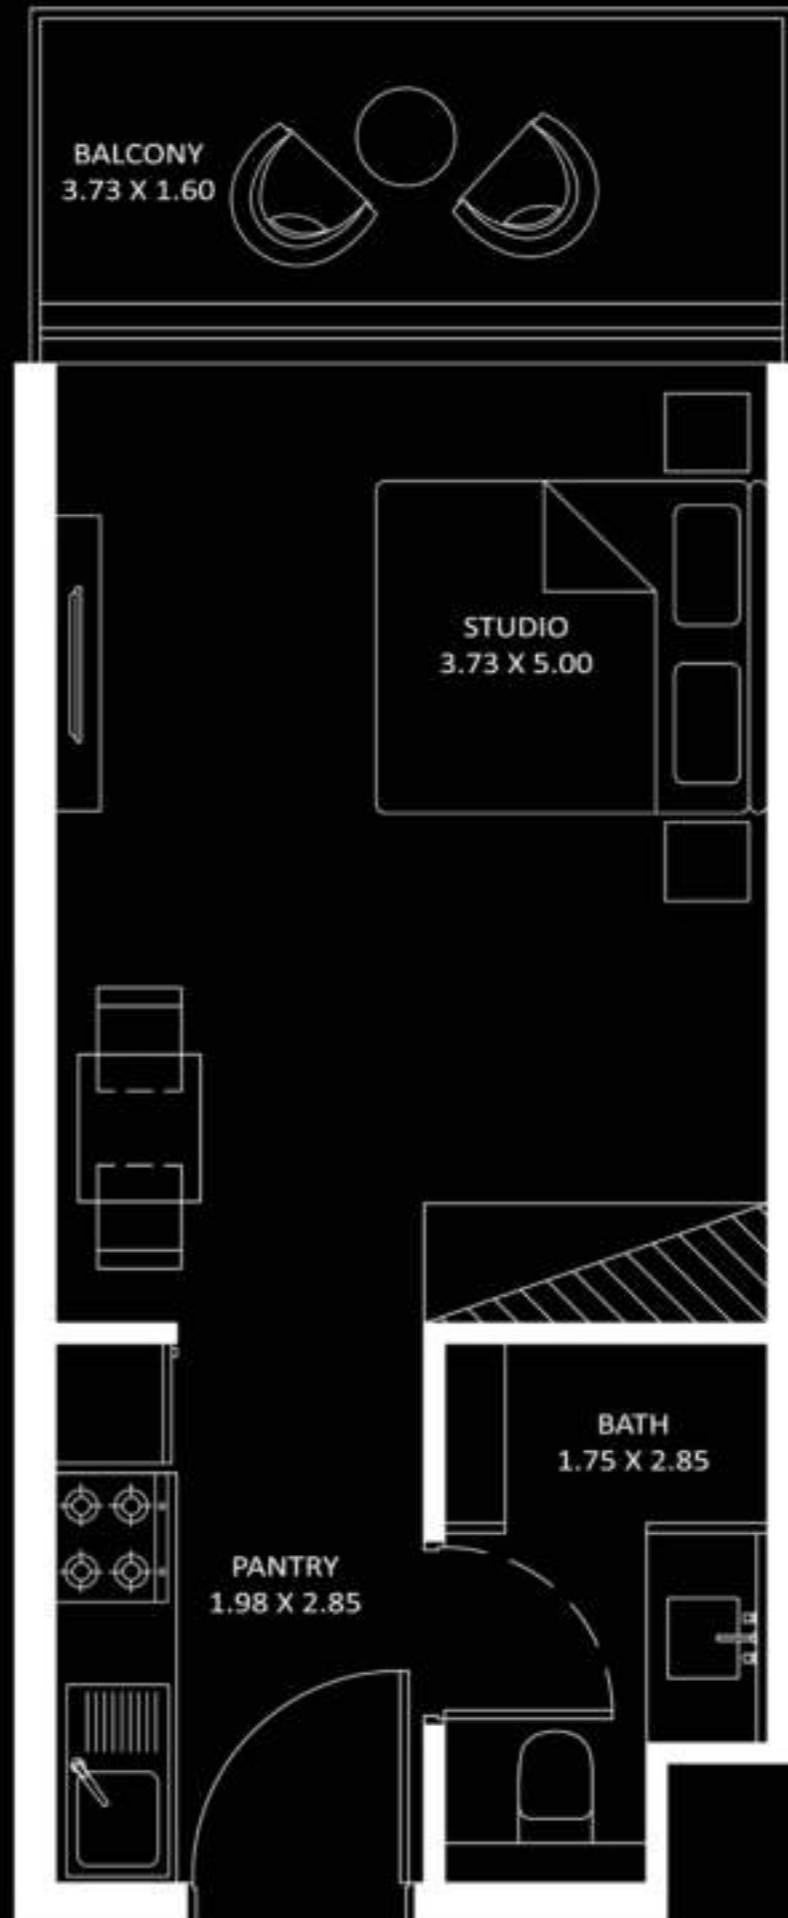

STUDIO

AREA (Sq.Ft)

Apartment
309 to 310

Balcony
64

Total
373 to 374

Level

Bayz 101

20 - 35

EXECUTIVE STUDIO

AREA (Sq.Ft)

Apartment
309 to 310

Balcony
64

Total
373 to 374

FEATURES :

Convertible 1BHK

Level

Bayz 101

40 - 54

60 - 81

1 BEDROOM

EXECUTIVE

AREA (Sq.Ft)

Apartment
625

Balcony
128 to 129