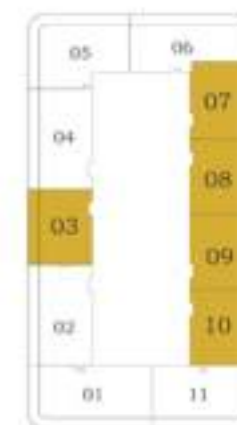

- Pool
- Office
- Convertible Kitchen

20 - 35

12	13	14	15
11			16
10			17
09			18
08			19
07			20
06			21
05			22
04			23
03			24
02	01		25
			26
			27

40 - 54

11	12	13	14
10			15
09			16
08			17
07			18
06			19
05			20
04			21
03			22
02	01		23
			24

60 - 81

09	10	11
08		12
07		13
06		14
05		15
04		16
03		17
02	01	18

SHEIKH ZAYED ROAD & SEA VIEW

2 BEDROOM

TYPE - D

Level

Bayz 101

AREA (Sq.Ft)

Apartment
873 to 958

Balcony
181 to 198

Total
1,054 to 1,156

FEATURES :

- Office
- Convertible Kitchen

20 - 35

40 - 54

60 - 81

90 - 101

3 BEDROOM

TYPE - A

Level

Bayz 101

90 - 101

FEATURES :

- Pool
- Office
- Maid Room
- Convertible Kitchen