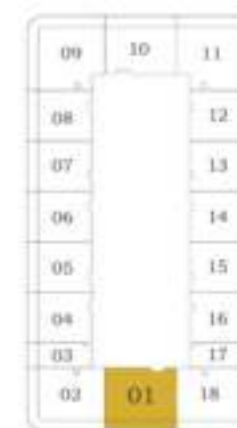

Apartment
873 to 958

Balcony
181 to 198

Total
1,054 to 1,156

FEATURES :

- Office
- Convertible Kitchen

20 - 35

40 - 54

60 - 81

90 - 101

3 BEDROOM

TYPE - A

Level

Bayz 101

90 - 101

FEATURES :

- Pool
- Office
- Maid Room
- Convertible Kitchen