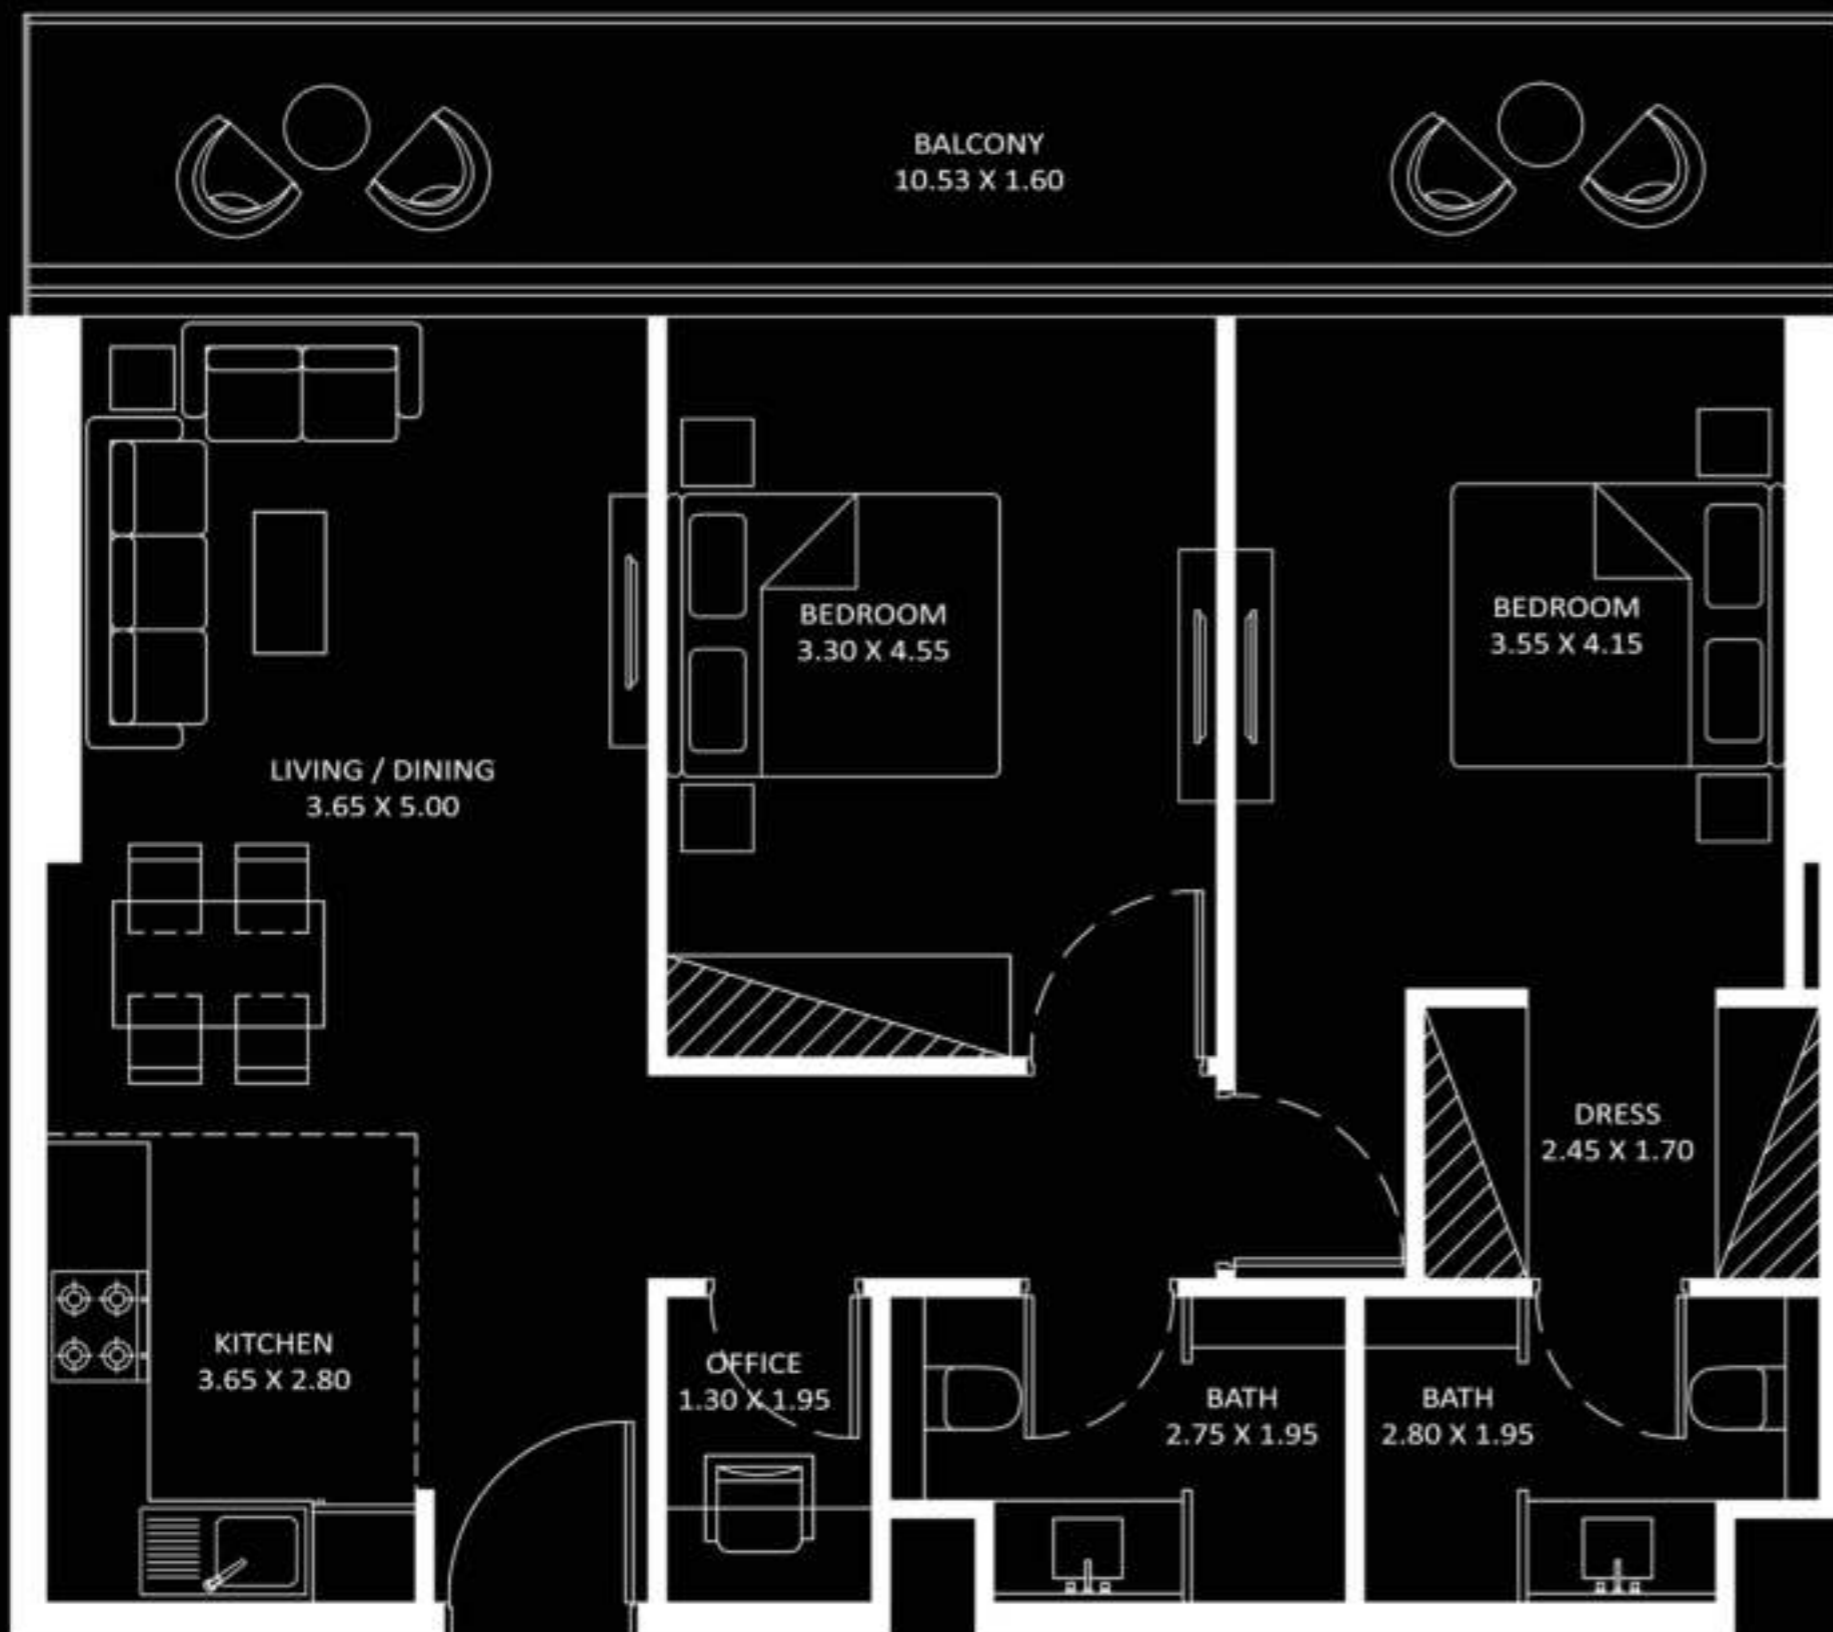

60 - 81

09	10	11
08		12
07		13
06		14
05		15
04		16
03		17
02	01	18

SHEIKH ZAYED ROAD & SEA VIEW

2 BEDROOM

TYPE - D

Level

Bayz 101

AREA (Sq.Ft)