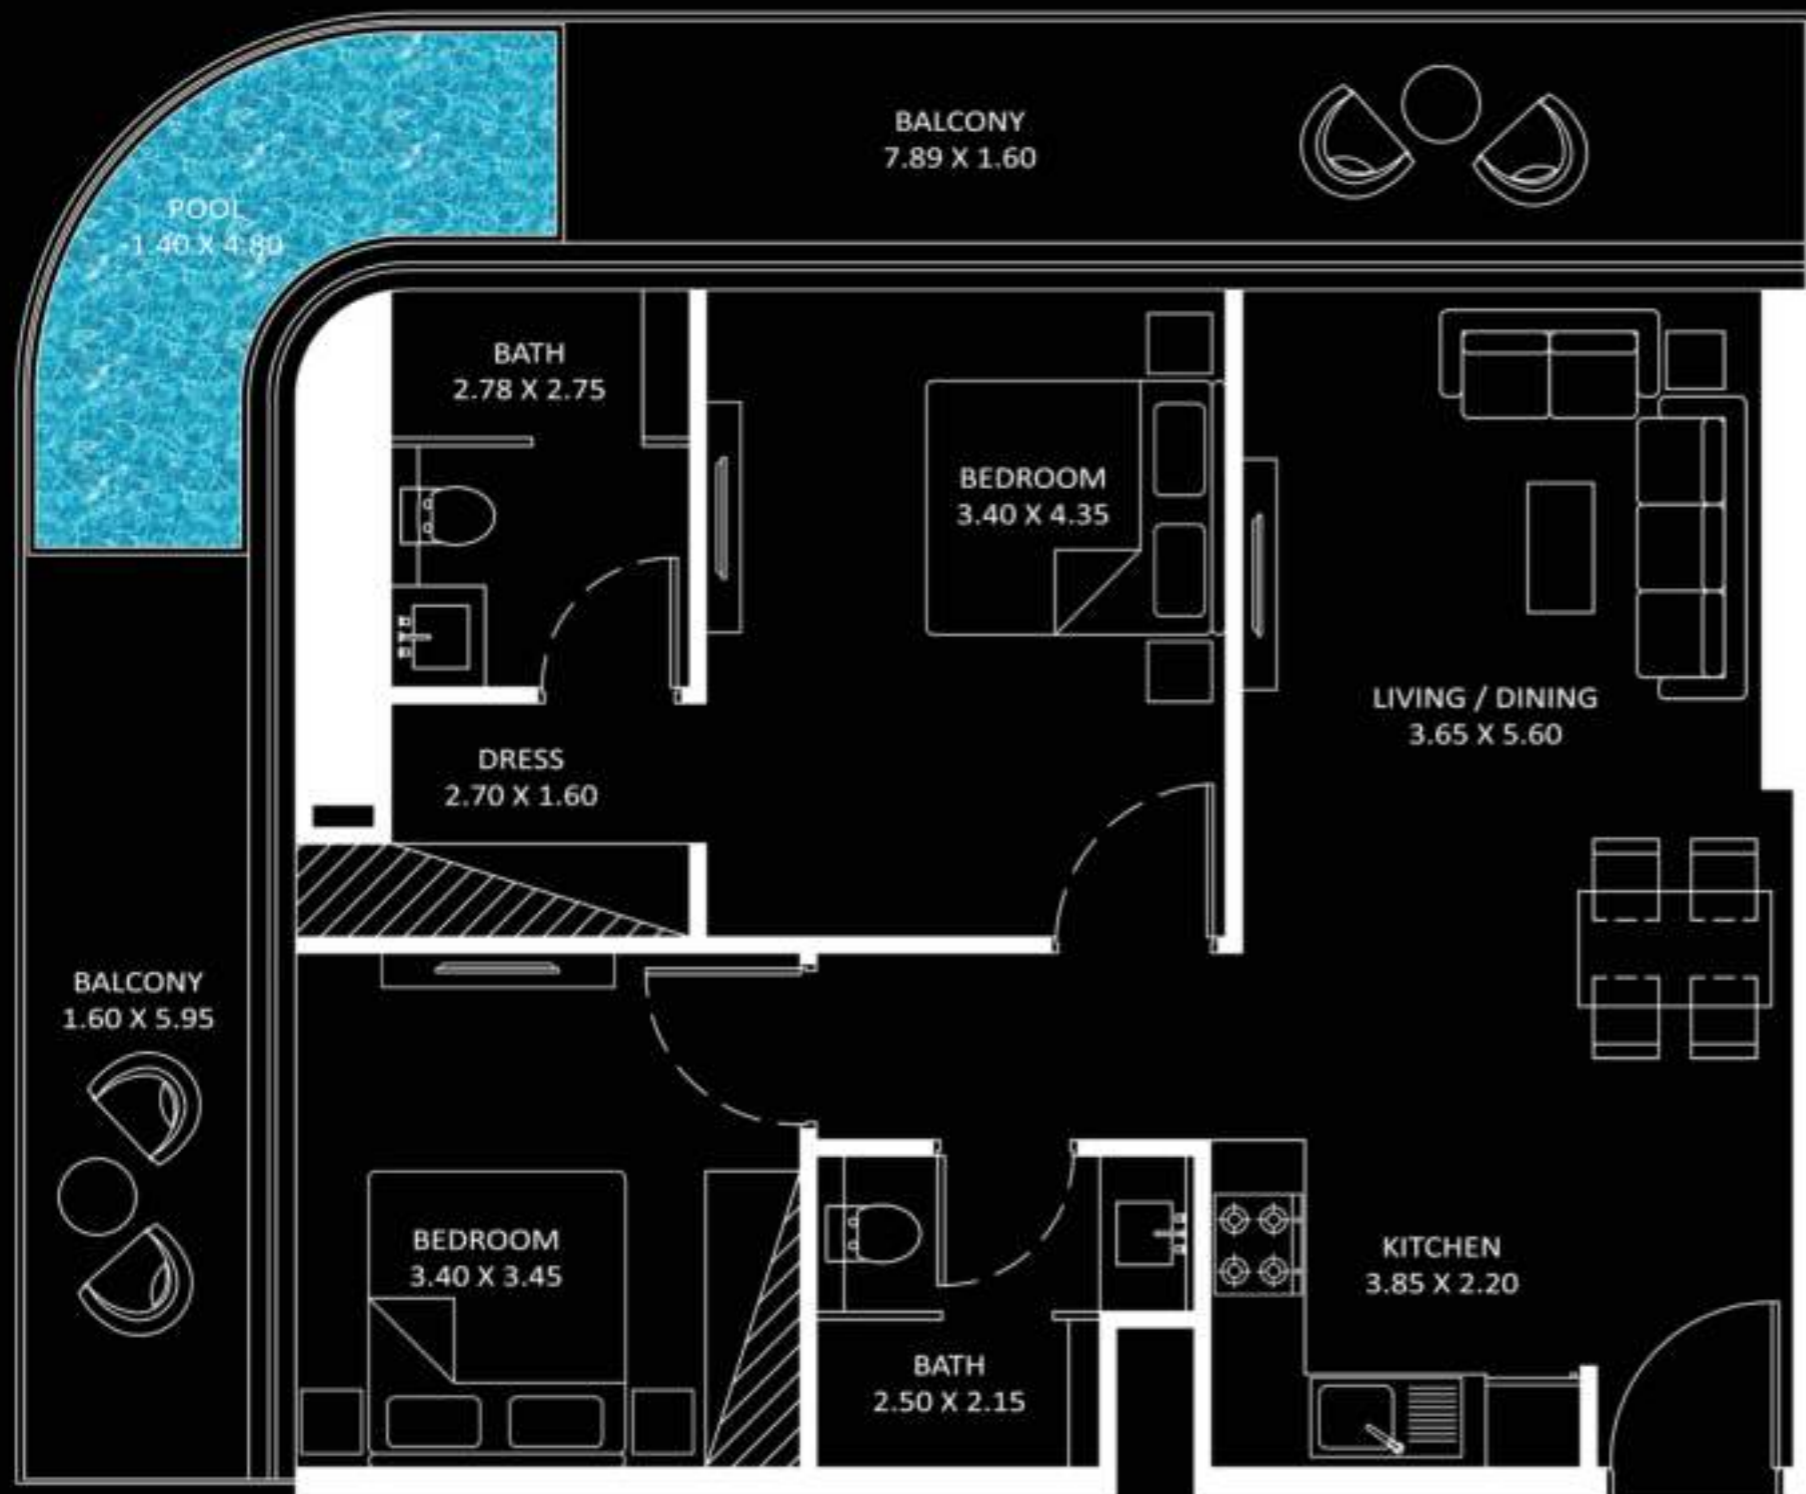

2 BEDROOM

TYPE - A

Level

Bayz 101

AREA (Sq.Ft)

Apartment

810

Balcony

317

Total

1,127

FEATURES :

☒ Pool

20 - 35

40 - 54

60 - 81