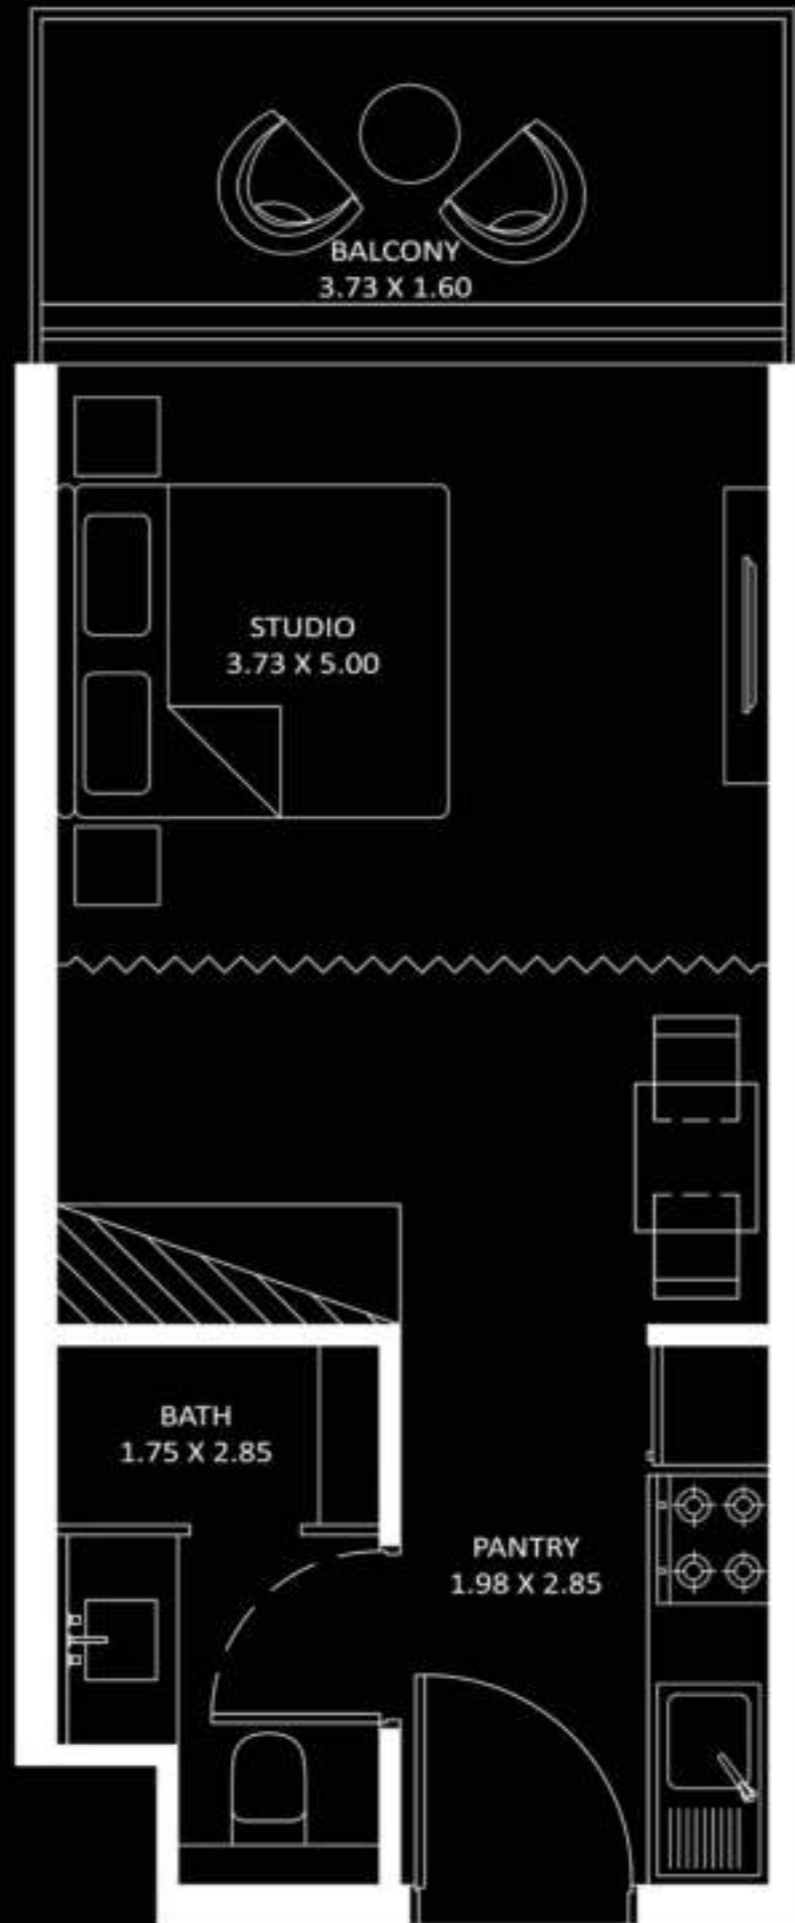

STUDIO

AREA (Sq.Ft)

Apartment
309 to 310

Balcony
64

Total
373 to 374

Level

Bayz 101

20 - 35

EXECUTIVE STUDIO

AREA (Sq.Ft)

Apartment
309 to 310

Balcony
64

Total
373 to 374

FEATURES :

Convertible 1BHK

Level

Bayz 101

40 - 54

60 - 81

1 BEDROOM

EXECUTIVE

AREA (Sq.Ft)

Apartment
625

Balcony
128 to 129