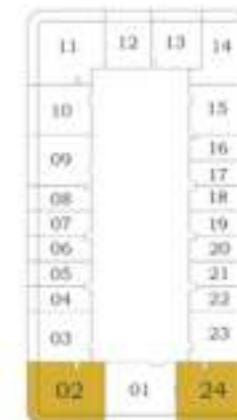

Total

1,127

FEATURES :

Pool

20 - 35

40 - 54

60 - 81

SHEIKH ZAYED ROAD & SEA VIEW

2 BEDROOM

TYPE - B

Level

Bayz 101

60 - 81

09	10	11
08		12
07		13
06		14
05		15
04		16
03		17
02	01	18

AREA (Sq.Ft)

Apartment
782