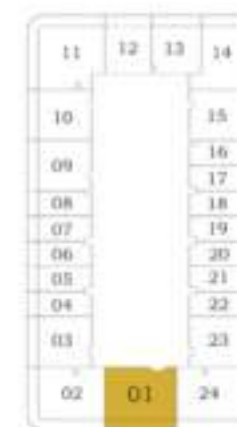

- Pool
- Office
- Convertible Kitchen

20 - 35

12	13	14	15
11			16
10			17
09			18
08			19
07			20
06			21
05			22
04			23
03			24
02	01		25
			26
			27

40 - 54

11	12	13	14
10			15
09			16
08			17
07			18
06			19
05			20
04			21
03			22
02	01		23
			24

60 - 81

09	10	11
08		12
07		13
06		14
05		15
04		16
03		17
02	01	18

SHEIKH ZAYED ROAD & SEA VIEW

2 BEDROOM

TYPE - D

Level

Bayz 101

AREA (Sq.Ft)

Apartment
873 to 958

Balcony
181 to 198

Total
1,054 to 1,156

FEATURES :

- Office
- Convertible Kitchen

20 - 35

40 - 54

60 - 81

90 - 101

3 BEDROOM

TYPE - A

Level

Bayz 101

90 - 101

FEATURES :

- Pool
- Office
- Maid Room
- Convertible Kitchen