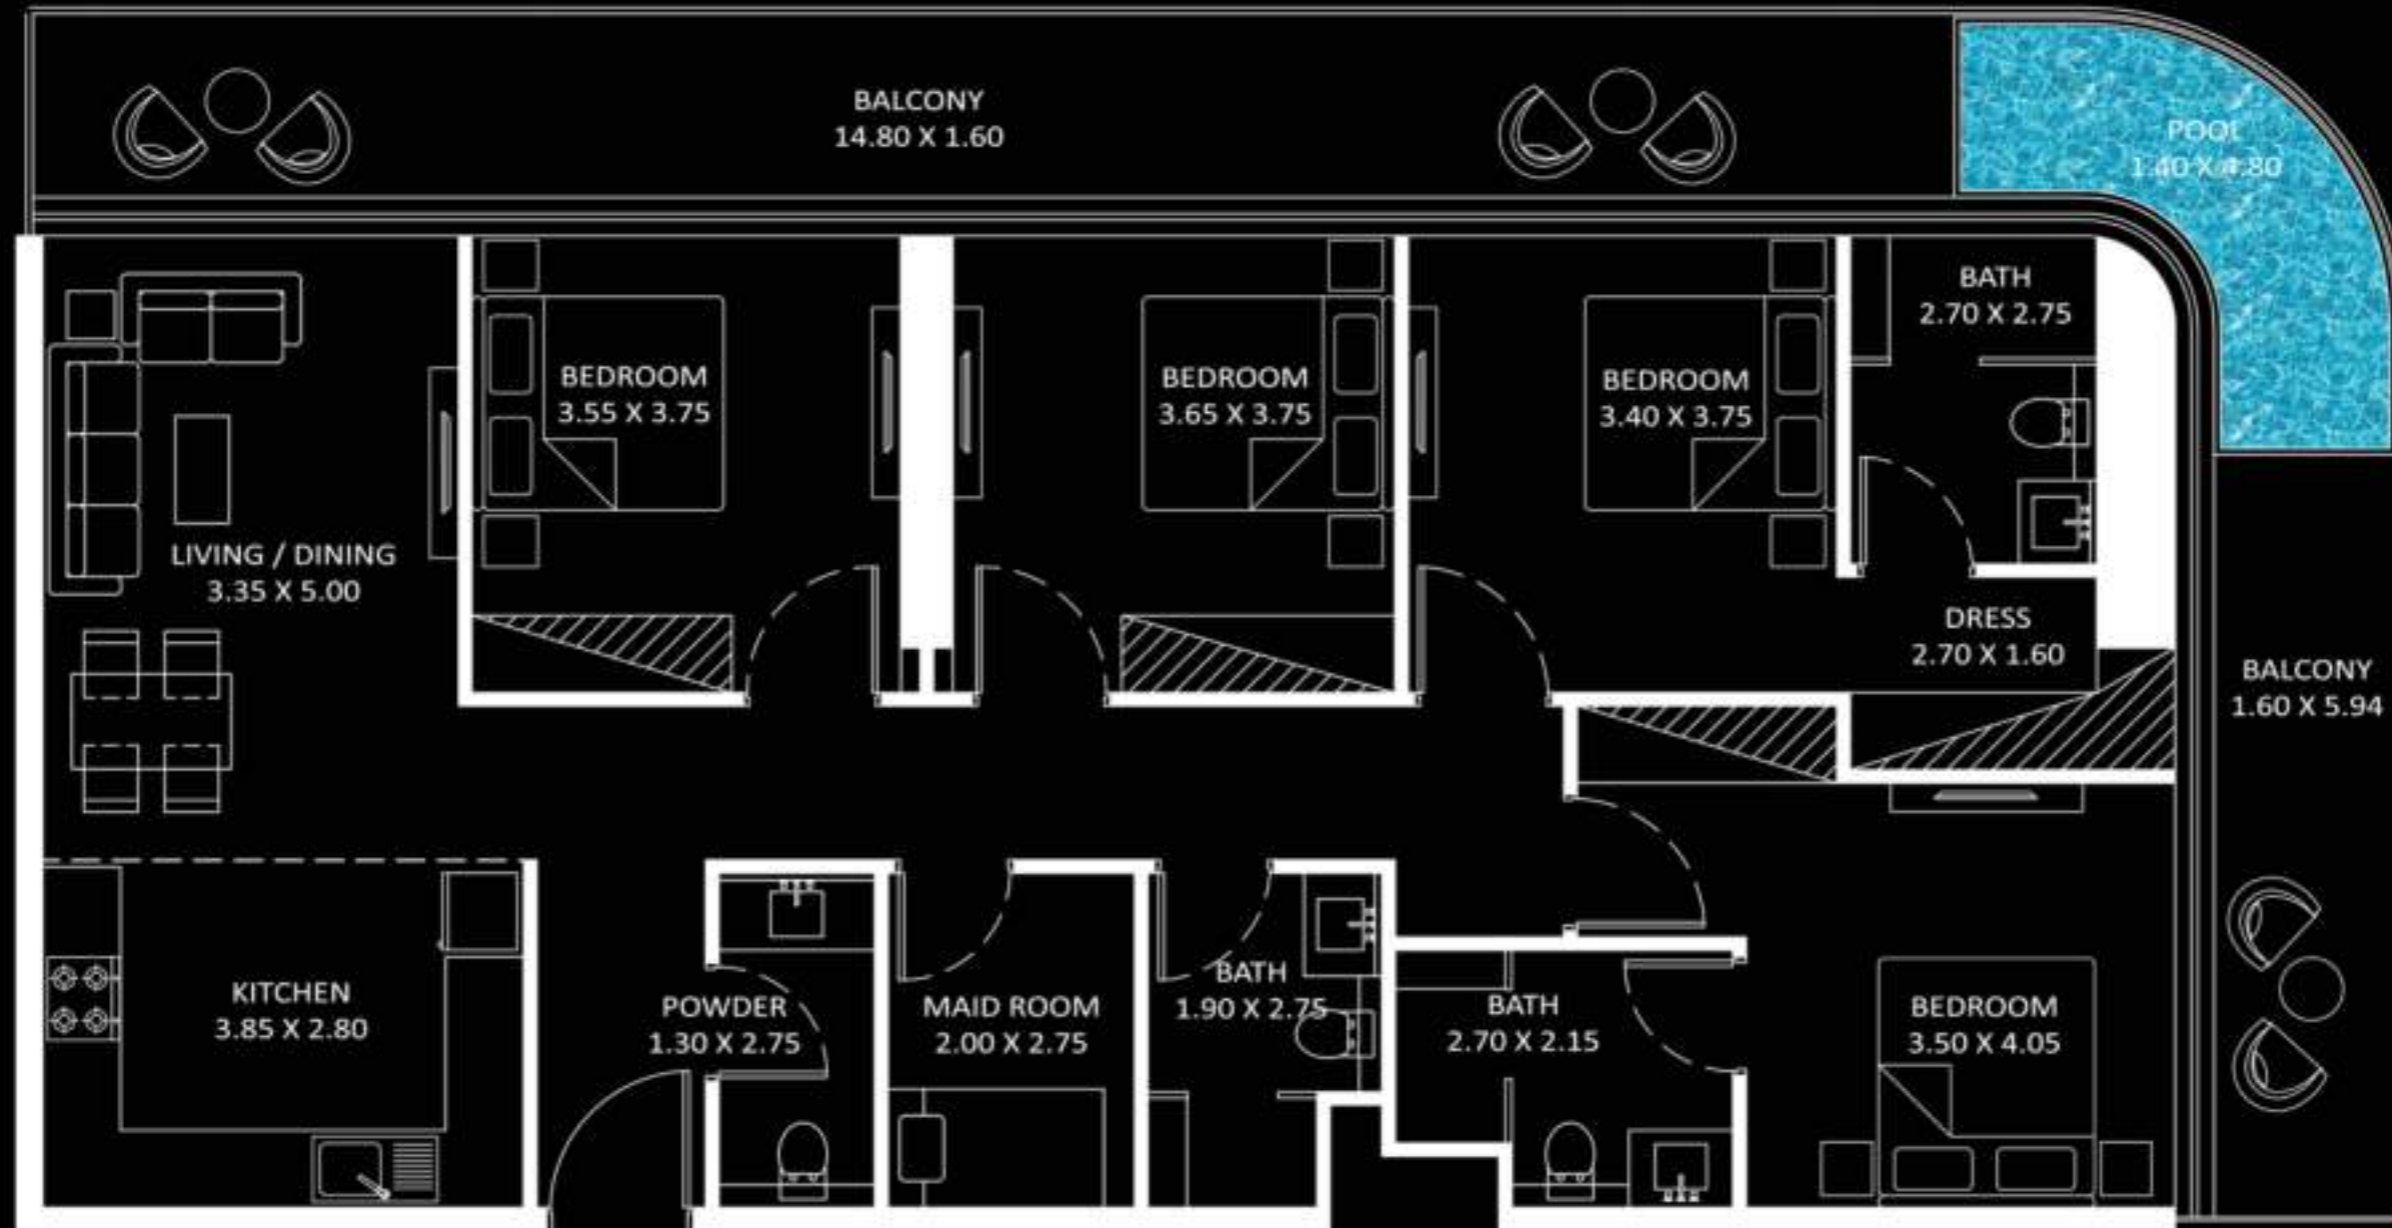

- Pool
- Office
- Convertible Kitchen

Level

Bayz 101

90 - 101

3 BEDROOM

TYPE - D

AREA (Sq.Ft)

Apartment
1,112

Balcony
380

Total
1,492

FEATURES :

- Pool
- Maid Room
- Convertible Kitchen

Level

Bayz 101

90 - 101

4 BEDROOM