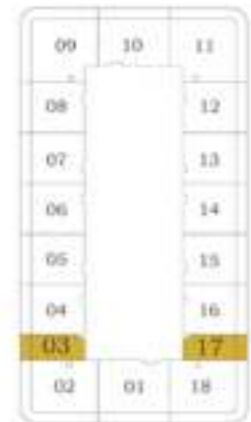

STUDIO

AREA (Sq.Ft)

Apartment
309 to 310

Balcony
64

Total
373 to 374

Level

Bayz 101

20 - 35

EXECUTIVE STUDIO

AREA (Sq.Ft)

Apartment
309 to 310

Balcony
64

Total
373 to 374

FEATURES :

Convertible 1BHK

Level

Bayz 101

40 - 54

60 - 81

1 BEDROOM

EXECUTIVE

AREA (Sq.Ft)

Apartment
625

Balcony
128 to 129

Total
753 to 754

FEATURES :

- Office
- Convertible 2BHK

Level

Bayz 101

20 - 35

12	13	14	15
11			16
10			17
09			18
08			19
07			20
06			21
05			22
04			23
03			24
02	01		25
			26
			27

40 - 54